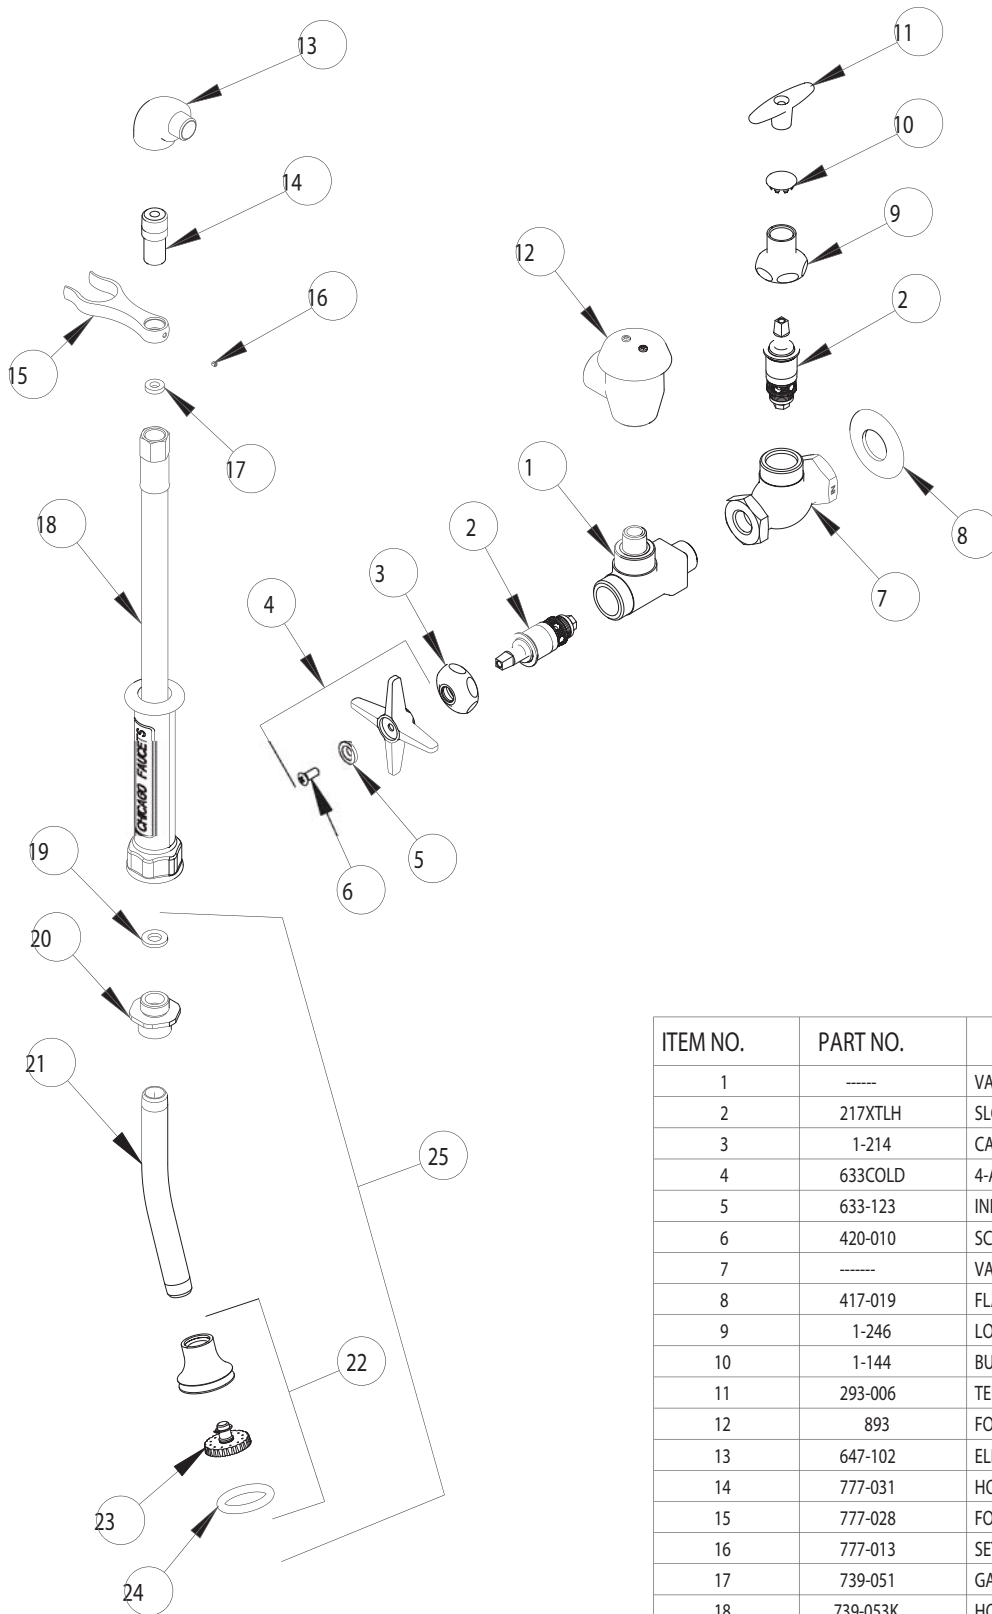

PARTS LIST

BY:
CHK'D:

SID

CHICAGO
FAUCETS
a Geberit company

FINISH:
DATE:

AS SPECIFIED
10-23-00

809

NOTE:
PARTS 6, 7, 8, 13, 14, 15, & 16 ARE ADHESIVED
AT FACTORY, BUT ARE AVAILABLE AS JK PARTS.

ITEM NO.	PART NO.	DESCRIPTION
1	-----	VALVE BODY (NOT SOLD SEPARATELY)
2	217XTLH	SLO-COMPRESSION UNIT (LH)
3	1-214	CAP
4	633COLD	4-ARM CROSS HANDLE ASSEMBLY
5	633-123	INDEX BUTTON (BLUE)
6	420-010	SCREW
7	-----	VALVE BODY (NOT SOLD SEPARATELY)
8	417-019	FLANGE
9	1-246	LOOSE KEY CAP
10	1-144	BUTTON
11	293-006	TEE HANDLE
12	893	FOR PARTS SEE 893
13	647-102	ELBOW
14	777-031	HOSE ADAPTER
15	777-028	FORK
16	777-013	SET SCREW
17	739-051	GASKET
18	739-053K	HOSE AND HANDLE ASSEMBLY
19	919-143	GASKET
20	777-025	ADAPTER
21	126-103	TUBE SPOUT
22	224-012K	SPRAY ASSEMBLY
23	224-009K	FACE PLATE ASSEMBLY
24	313-040	RUBBER RING
25	777-019K	SPRAY ASSEMBLY